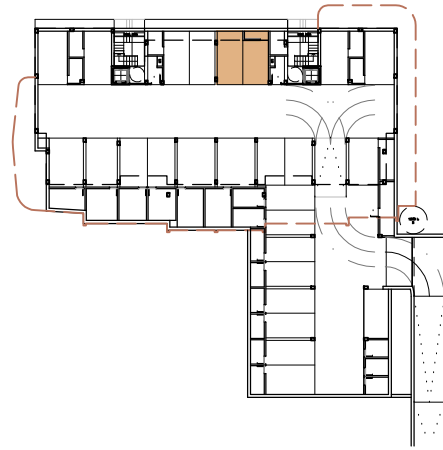

VIVALIFE RESIDENTIAL BY MIRA

APARTMENT 24

PENTHOUSE

HOUSING AREA 93.39 m²
 TERRACE AREA 22.72 m²
 SOLARIUM AREA 89.18 m²

SOLARIUM

0 0,5 1 2 3
 ESCALA GRÁFICA