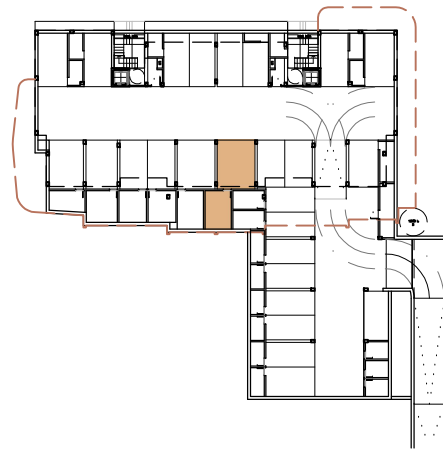

VIVALIFE RESIDENTIAL BY MIRA

APARTMENT 22

PENTHOUSE

HOUSING AREA 75.02 m²
 TERRACE AREA 14.37 m²
 SOLARIUM AREA 69.50 m²

SOLARIUM