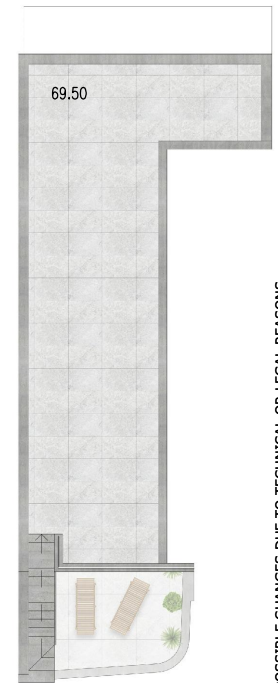

VIVALIFE RESIDENTIAL BY MIRA

APARTMENT 22

PENTHOUSE

HOUSING AREA 75.02 m²
 TERRACE AREA 14.37 m²
 SOLARIUM AREA 69.50 m²

SOLARIUM