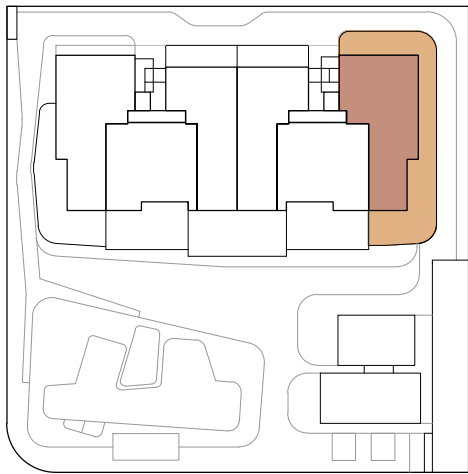

VIVALIFE RESIDENTIAL BY MIRA

APARTMENT 15

GROUND FLOOR

HOUSING AREA 93.39 m²

TERRACE AREA 81.43 m²

0 0,5 1 2 3
ESCALA GRÁFICA