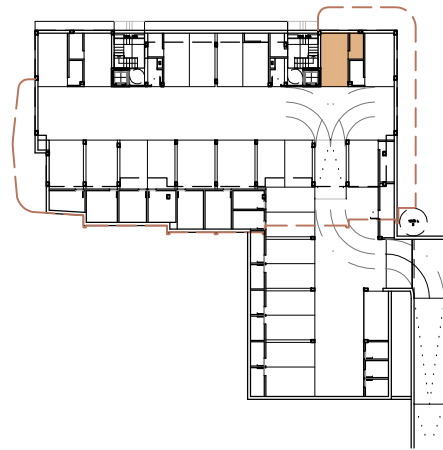

VIVALIFE RESIDENTIAL BY MIRA

APARTMENT 15

GROUND FLOOR

HOUSING AREA 93.39 m²

TERRACE AREA 81.43 m²

0 0,5 1 2 3
ESCALA GRÁFICA