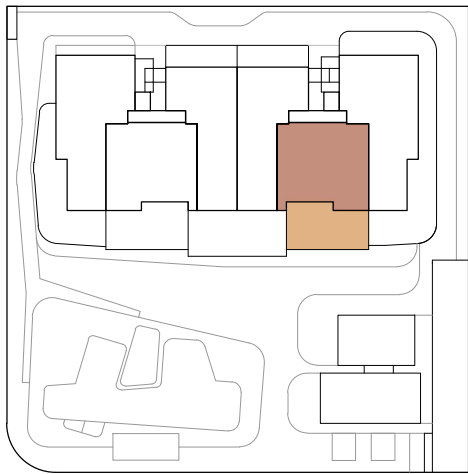

VIVALIFE RESIDENTIAL BY MIRA

APARTMENT 14

GROUND FLOOR

HOUSING AREA 77.81 m²

TERRACE AREA 38.45 m²

0 0,5 1 2 3
ESCALA GRÁFICA