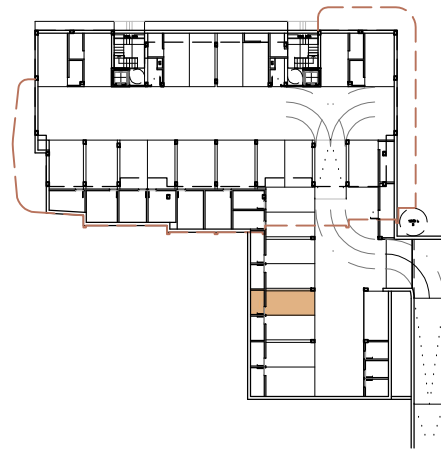

VIVALIFE RESIDENTIAL BY MIRA

APARTMENT 14

GROUND FLOOR

HOUSING AREA 77.81 m²

TERRACE AREA 38.45 m²

0 0,5 1 2 3
ESCALA GRÁFICA