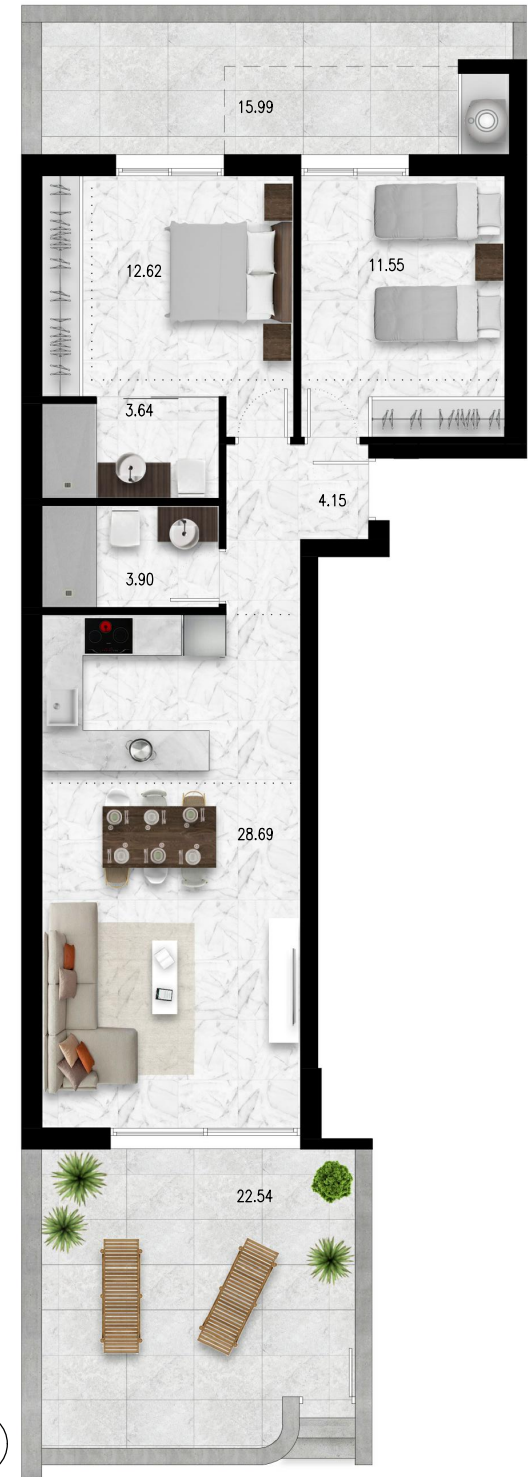

## APARTMENT 13

GROUND FLOOR

HOUSING AREA 75.17 m<sup>2</sup>

TERRACE AREA 38.53 m<sup>2</sup>

0 0,5 1 2 3  
ESCALA GRÁFICA