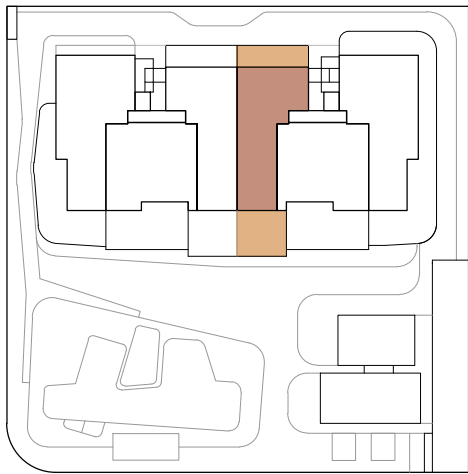

## APARTMENT 13

GROUND FLOOR

HOUSING AREA 75.17 m<sup>2</sup>

TERRACE AREA 38.53 m<sup>2</sup>

0 0,5 1 2 3  
ESCALA GRÁFICA