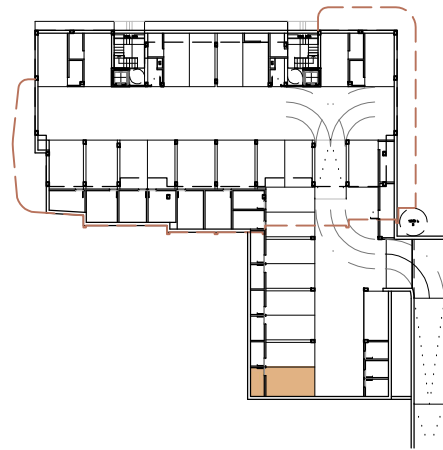

## APARTMENT 13

GROUND FLOOR

HOUSING AREA 75.17 m<sup>2</sup>

TERRACE AREA 38.53 m<sup>2</sup>

0 0,5 1 2 3  
ESCALA GRÁFICA