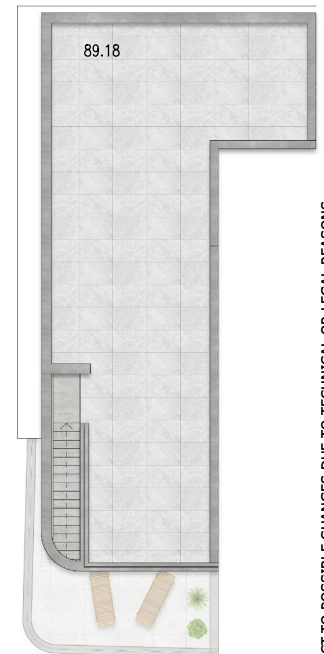

VIVALIFE RESIDENTIAL BY MIRA

APARTMENT 10

PENTHOUSE

HOUSING AREA 93.39 m²
 TERRACE AREA 22.72 m²
 SOLARIUM AREA 89.18 m²

SOLARIUM