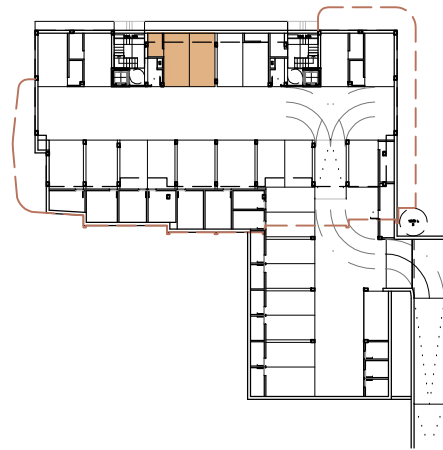

VIVALIFE RESIDENTIAL BY MIRA

APARTMENT 10

PENTHOUSE

HOUSING AREA 93.39 m²
 TERRACE AREA 22.72 m²
 SOLARIUM AREA 89.18 m²

SOLARIUM